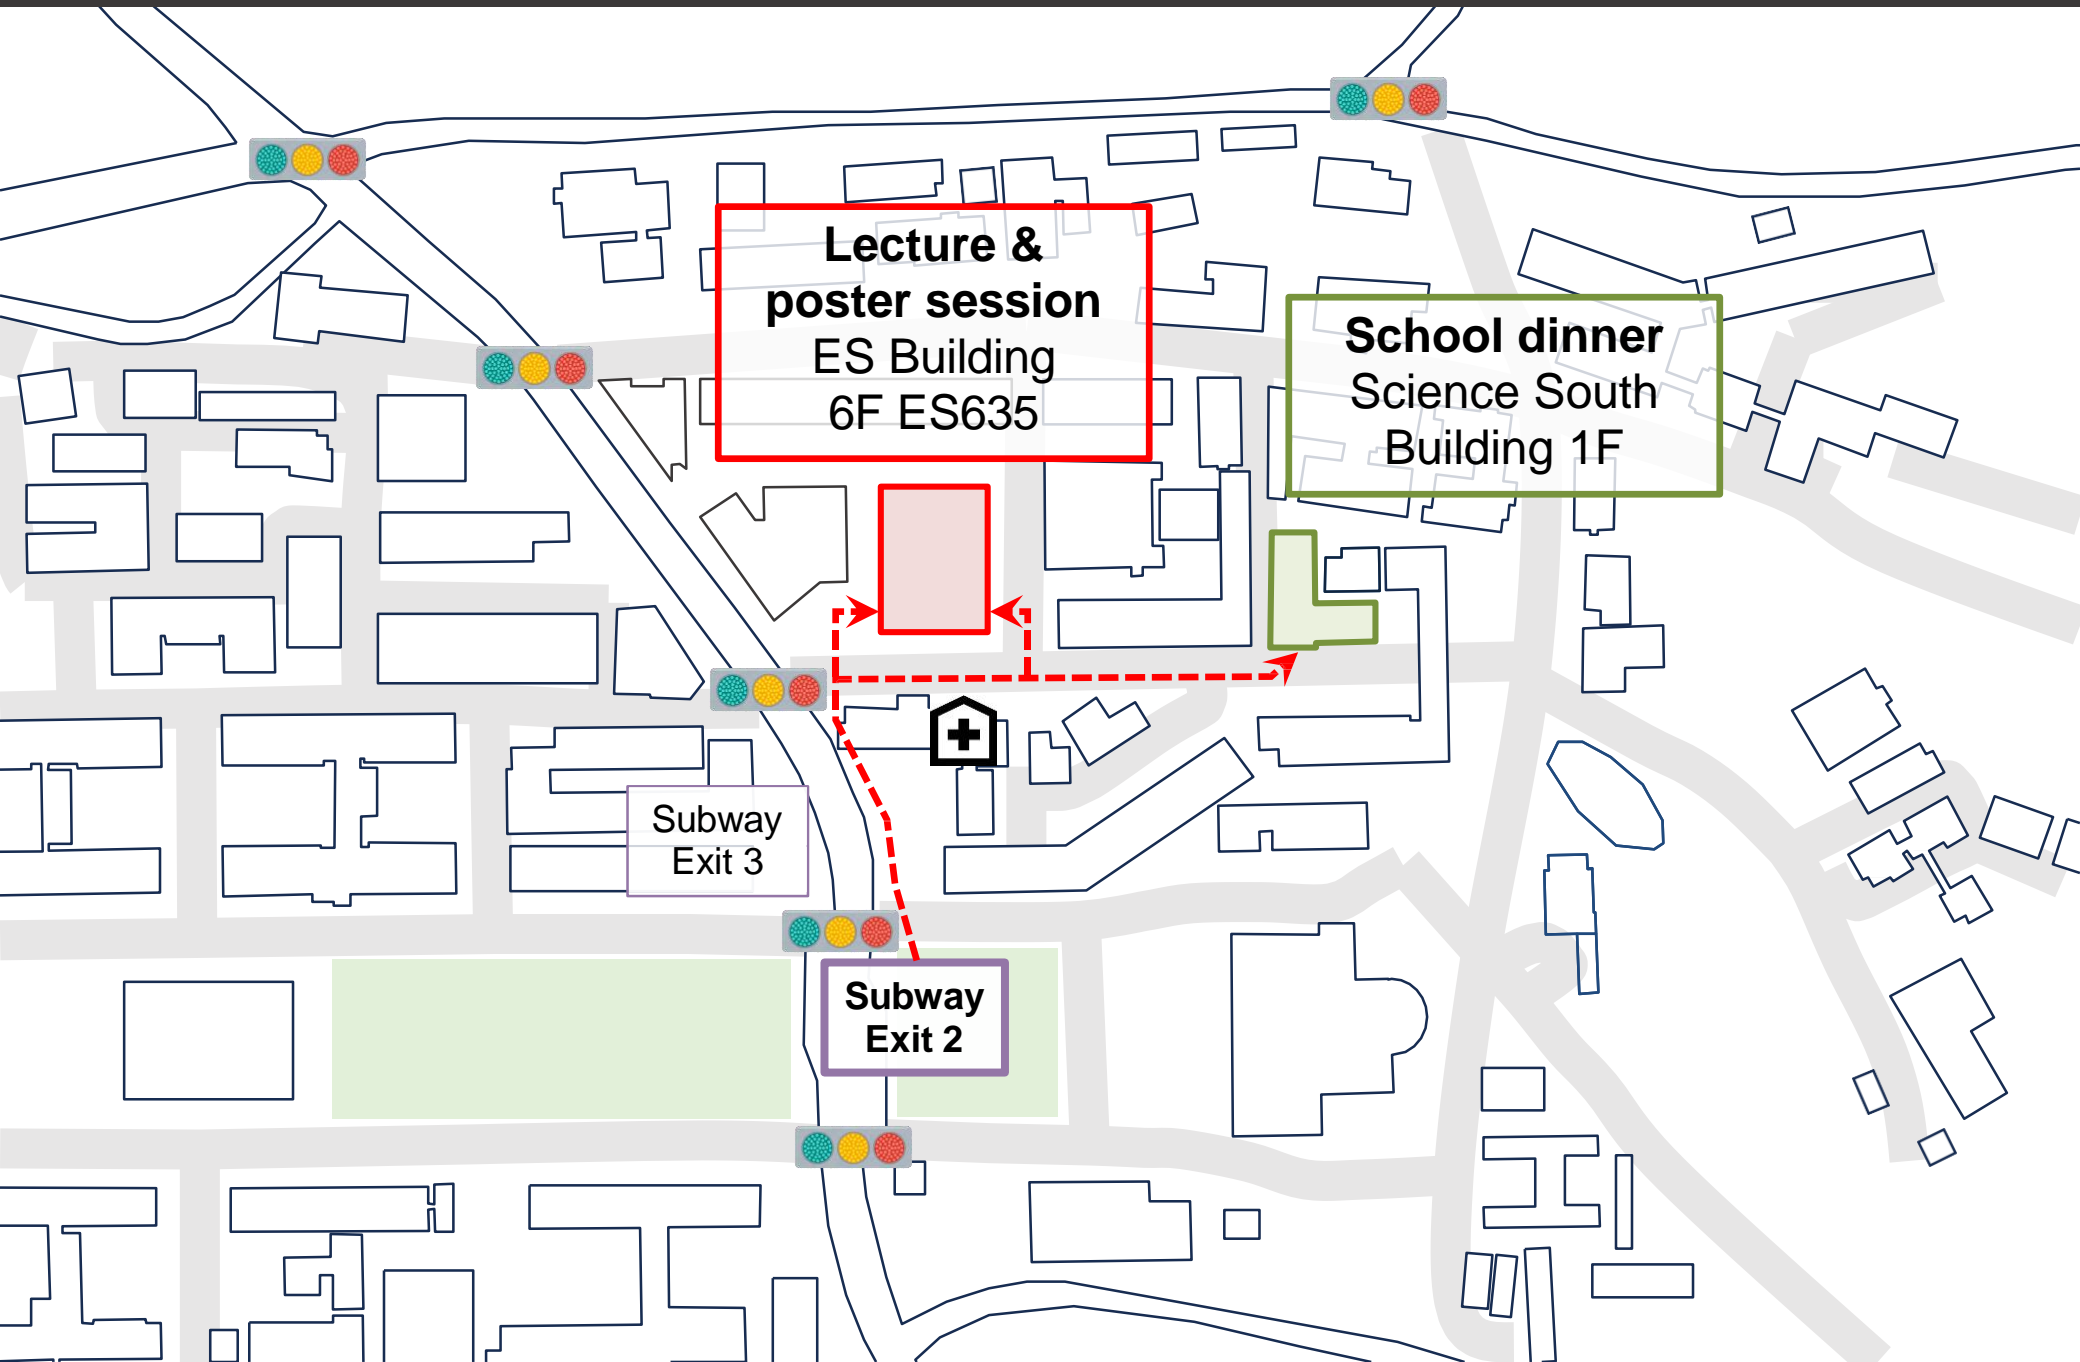

# Map for School rooms

# Map for Cafeterias & Shops

**1** **North Cafeteria**  
10:30-15:00/  
16:30-19:00  
**Convenience store**  
10:00-18:00

**2** **Cafeteria**  
"Forest Dining Hall"  
11:00-14:00

**3** **Convenience store**  
08:00-18:00

**4** **Starbucks Coffee**  
08:30-20:00

**5** **Convenience store**  
"Family Mart"  
(IB Building B1F)  
07:00-23:00

**6** **SEATTLE ESPRESSO CAFE**  
08:00-17:00

IB Building

Subway Exit 3

Subway Exit 2

Library

# Map for Others

Post office  
09:00-17:00

Subway  
Exit 3

School infirmary  
**+81 52-789-3970**

Subway  
Exit 2

ATM (MUFG Bank)  
07:00-24:00

**Call +81 119** (Fire station) **and**  
**+81 52-789-2111** (Security guard station)  
**for an ambulance**