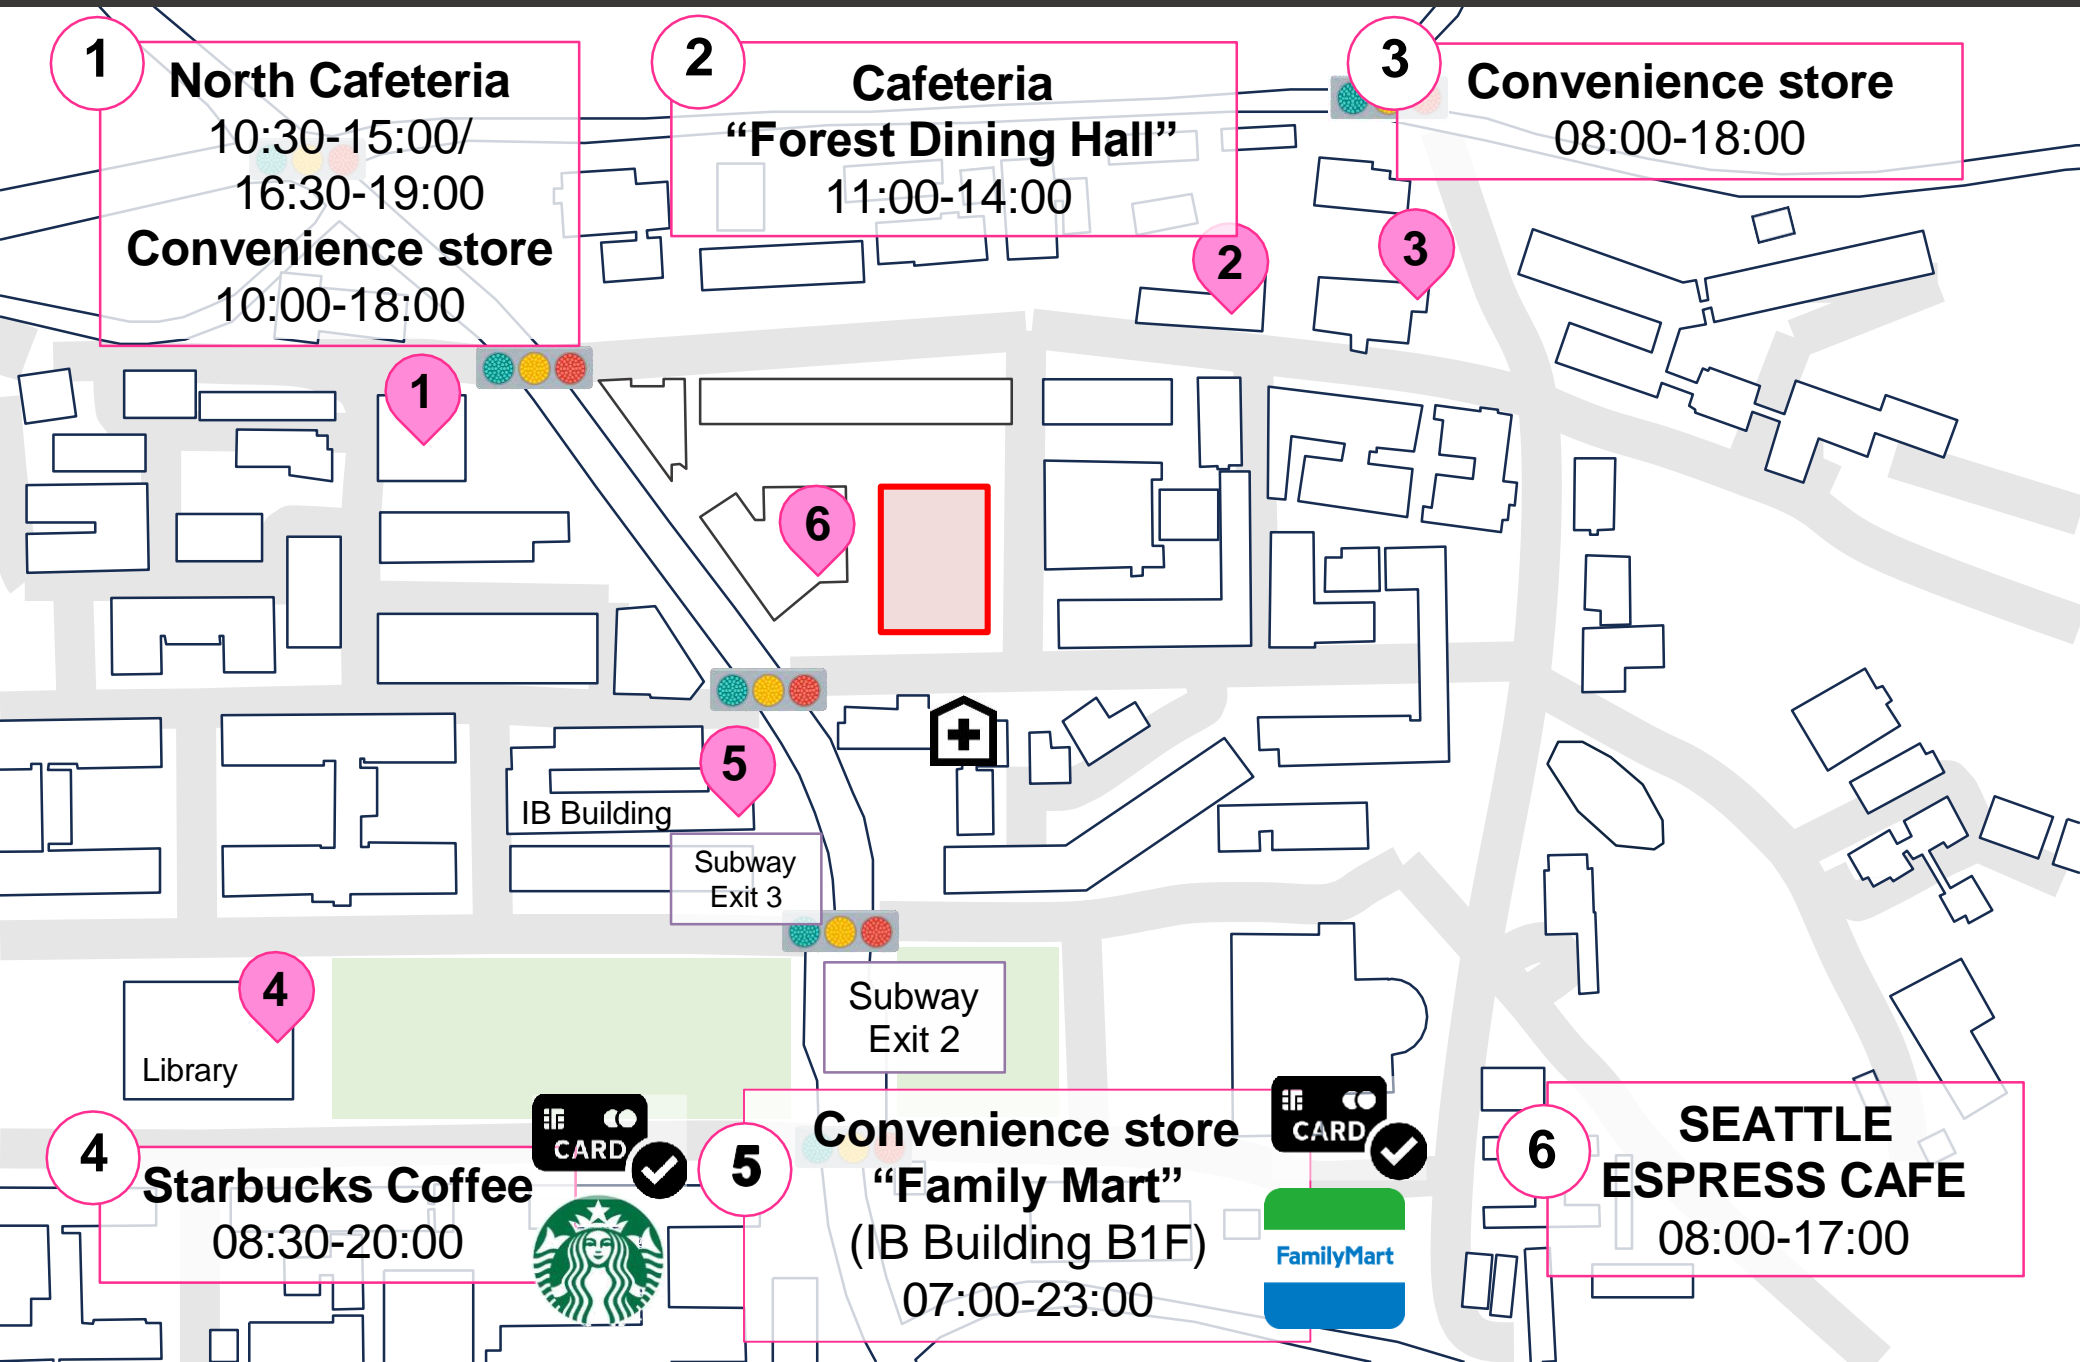

# Map for School rooms

# Map for Cafeterias & Shops

**1** **North Cafeteria**  
10:30-15:00/  
16:30-19:00  
**Convenience store**  
10:00-18:00

**2** **Cafeteria**  
"Forest Dining Hall"  
11:00-14:00

**3** **Convenience store**  
08:00-18:00

**4** **Starbucks Coffee**  
08:30-20:00

**5** **Convenience store**  
"Family Mart"  
(IB Building B1F)  
07:00-23:00

**6** **SEATTLE ESPRESSO CAFE**  
08:00-17:00

IB Building

Subway Exit 3

Subway Exit 2

Library

# Map for Others

Post office  
09:00-17:00

Subway  
Exit 3

School infirmary  
**+81 52-789-3970**

Subway  
Exit 2

ATM (MUFG Bank)  
07:00-24:00

**Call +81 119** (Fire station) **and**  
**+81 52-789-2111** (Security guard station)  
**for an ambulance**