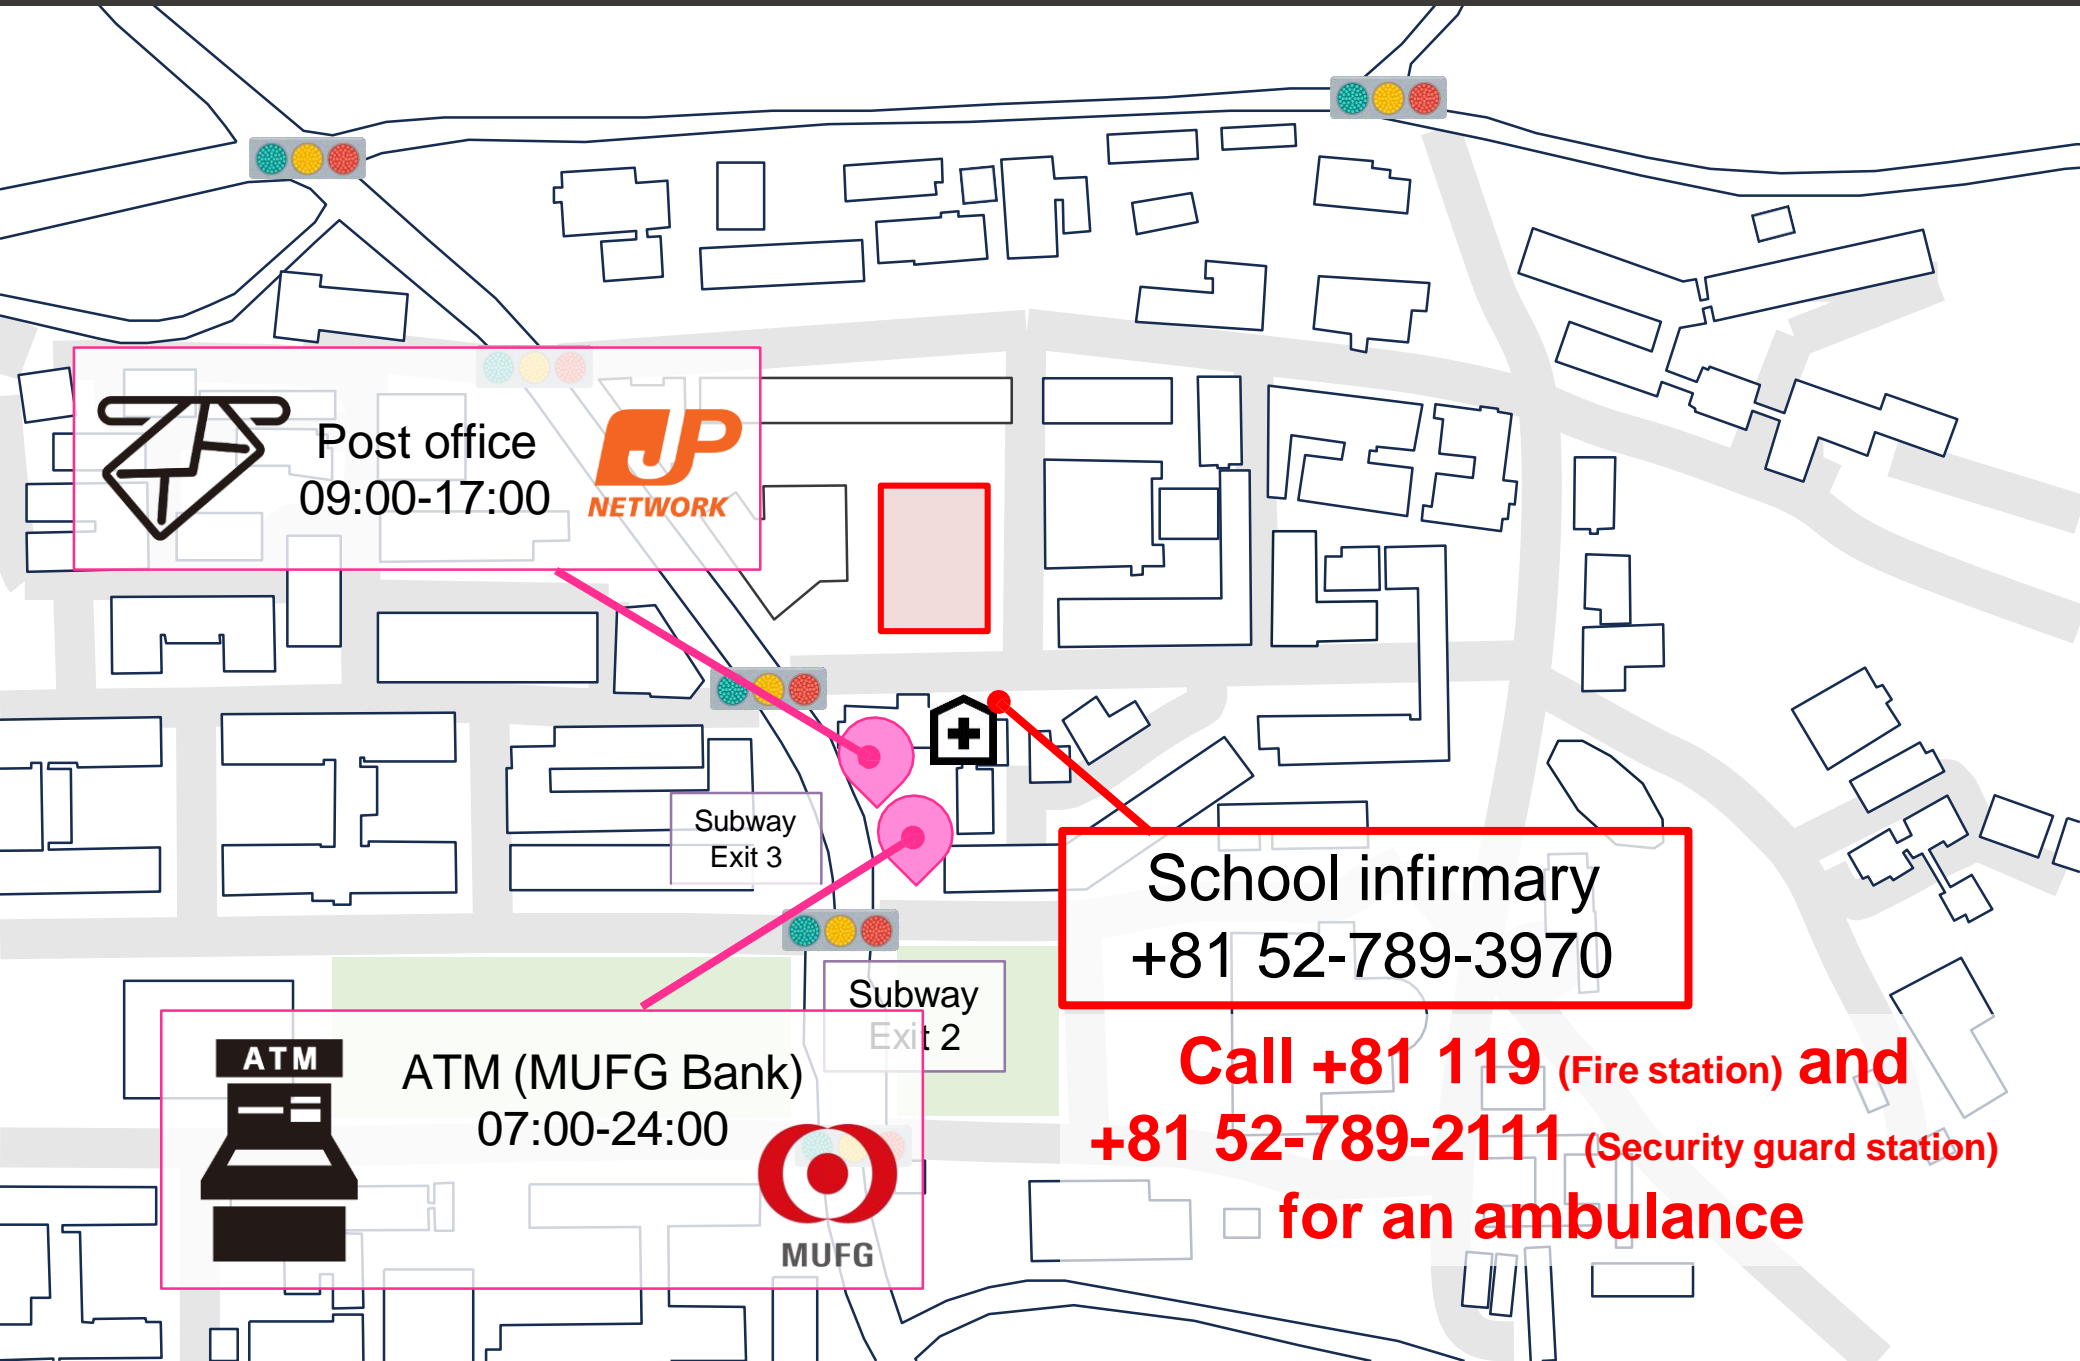

**4** **Starbucks Coffee**  
08:30-20:00

**5** **Convenience store**  
"Family Mart"  
(IB Building B1F)  
07:00-23:00

**6** **SEATTLE ESPRESSO CAFE**  
08:00-17:00

IB Building

Subway Exit 3

Subway Exit 2

Library

# Map for Others

Post office  
09:00-17:00

Subway  
Exit 3

School infirmary  
**+81 52-789-3970**

Subway  
Exit 2

ATM (MUFG Bank)  
07:00-24:00

**Call +81 119** (Fire station) **and**  
**+81 52-789-2111** (Security guard station)  
**for an ambulance**